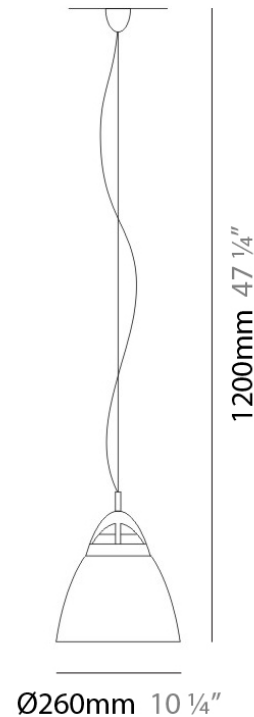

ALTEA SUSPENSION

D21001

PROJECT _____

TYPE _____

NOTES _____

QUANTITY _____

DATE _____

GENERAL

Series: Altea

Division: Design

Mounting Type: Suspension

Mounting Location: Ceiling

Subcategory: Pendant

PHYSICAL

Shape: Bell

Diameter (mm): 260

Diameter (in): 10 1/4

Max. Overall Height (mm): 1200

Max. Overall Height (in): 47 1/4

Light Distribution: Omnidirectional

Weight (kg): 2.45

Weight (lbs): 5.4

Diffuser: Satin White Blown Glass

Fixture Finish: Chrome

Fixture Material: Metal

ELECTRICAL

Number of Lamps: 1

Lamp Type: LED Retrofit

Bulb Included: Bulb Not Included

Total Output Wattage (W): 18

Max. Wattage Per Lamp (W): 18

Lamp Base: E26

Dimming: Non-Dimmable

Input Voltage (V): 120

LED

OPTICAL

RATINGS AND CERTIFICATIONS

Certified By: CSA Certified to UL and CSA Standards

IP rating: IP20