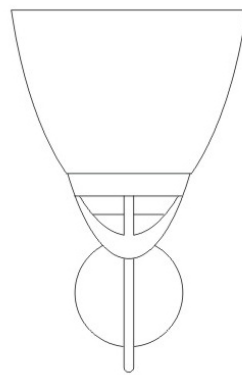

ALTEA SURFACE

D23000

GENERAL

Series: Altea

Division: Design

Mounting Type: Surface

Mounting Location: Wall

Subcategory: Ambient

PHYSICAL

Shape: Cone

Length (mm): 180

Length (in): 7 1/16

Height (mm): 300

Height (in): 11 13/16

Extension (mm): 191

Extension (in): 7 1/2

Light Distribution: Omnidirectional

Weight (kg): 2.04

Weight (lbs): 4.5

Diffuser: Opal White Glass

Fixture Finish: NIC

Fixture Material: Metal

ELECTRICAL

Number of Lamps: 1

Lamp Type: LED Retrofit

Bulb Included: Bulb Not Included

Total Output Wattage (W): 10

Max. Wattage Per Lamp (W): 10

Lamp Base: E26

Input Voltage (V): 120

Upon Request: 277Vac / GU24

LED

OPTICAL

RATINGS AND CERTIFICATIONS

Certified By: CSA Certified to UL and CSA Standards

IP rating: IP20

180mm 7 1/16"