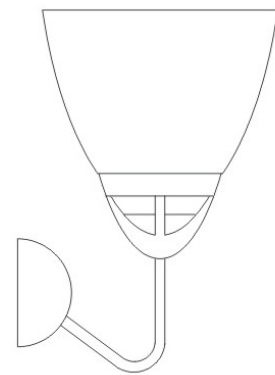

#### PHYSICAL

Shape: Bell

Diameter (mm): 260

Diameter (in): 10 1/4

Max. Overall Height (mm): 1200

Max. Overall Height (in): 47 1/4

Light Distribution: Omnidirectional

Weight (kg): 2.45

#### PHYSICAL

Shape: Cone

Length (mm): 180

Length (in): 7 1/16

Height (mm): 300

Height (in): 11 13/16

Extension (mm): 191

Extension (in): 7 1/2

#### OPTICAL

#### RATINGS AND CERTIFICATIONS

Certified By: CSA Certified to UL and CSA Standards

IP rating: IP20

180mm 7 1/16"

191mm 7 1/2"

300mm 11 13/16"